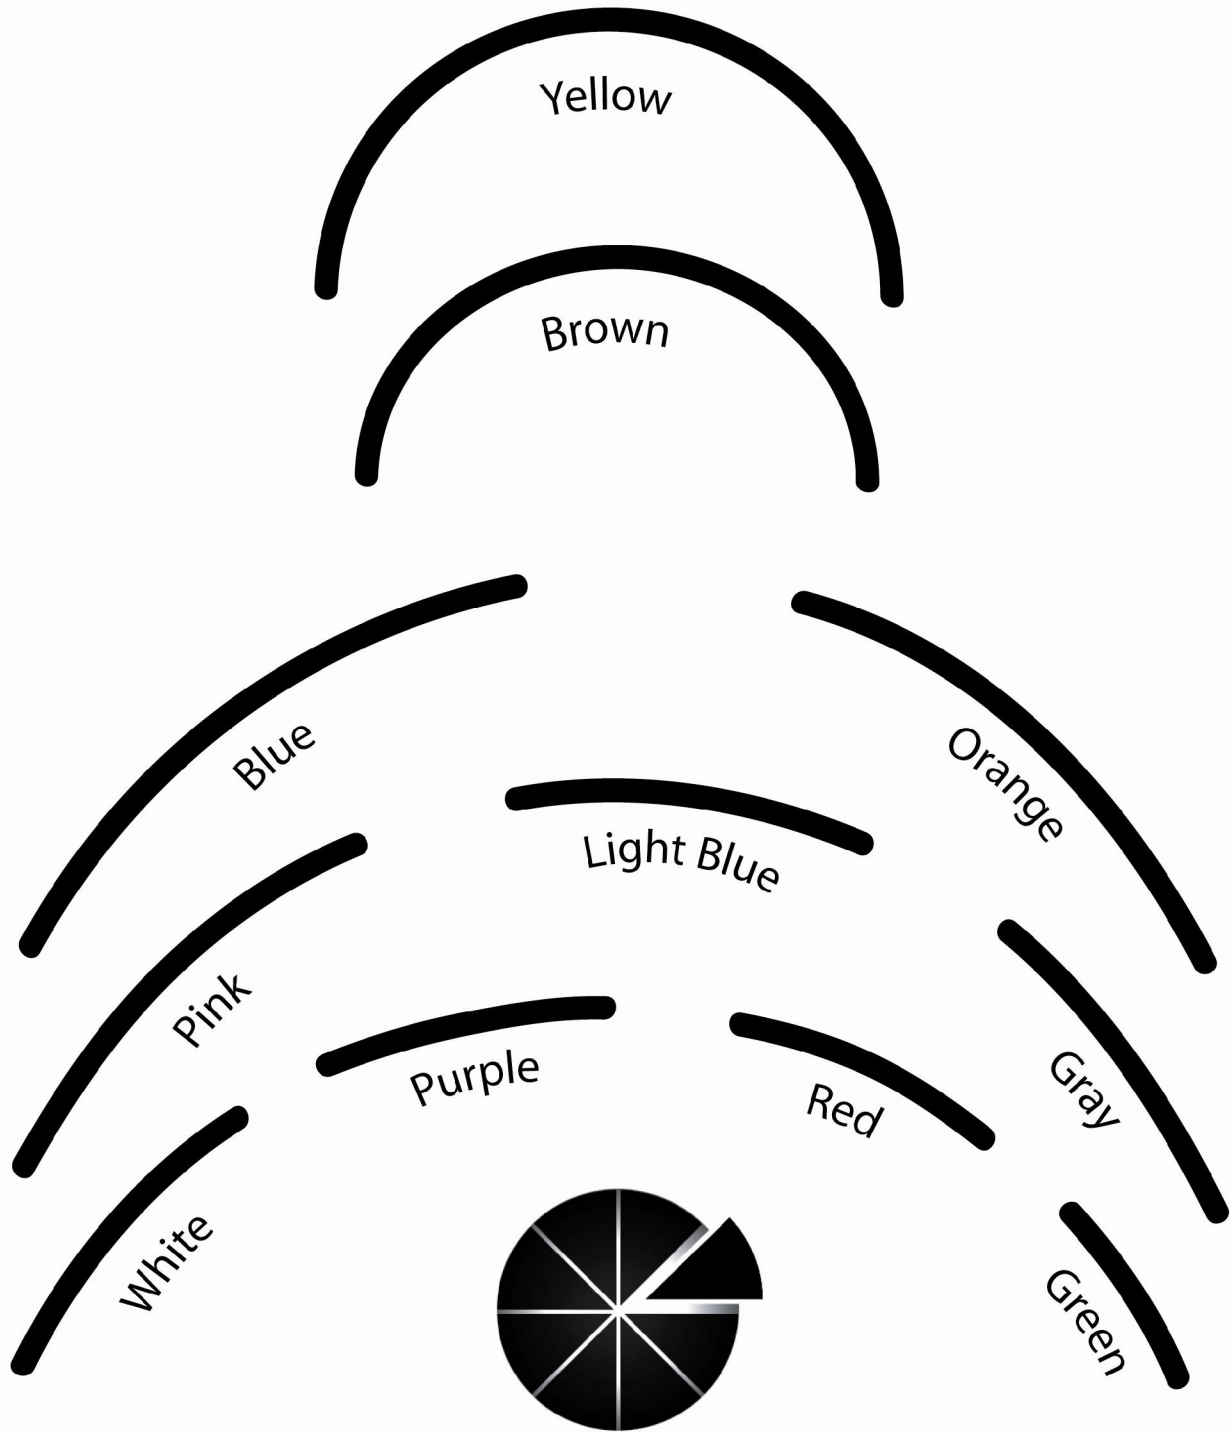

Pictures of the Fraction Circles

Black

Yellow
2 pieces

Brown
3 pieces

Blue
4 pieces

Orange
5 pieces

Pink
6 pieces

Light Blue
7 pieces

Gray
8 pieces

White
9 pieces

Purple
10 pieces

Red
12 pieces

Green
15 pieces

BLACK

YELLOW

BROWN

BLUE

ORANGE

PINK

LIGHT BLUE

GRAY

WHITE

PURPLE

RED

GREEN